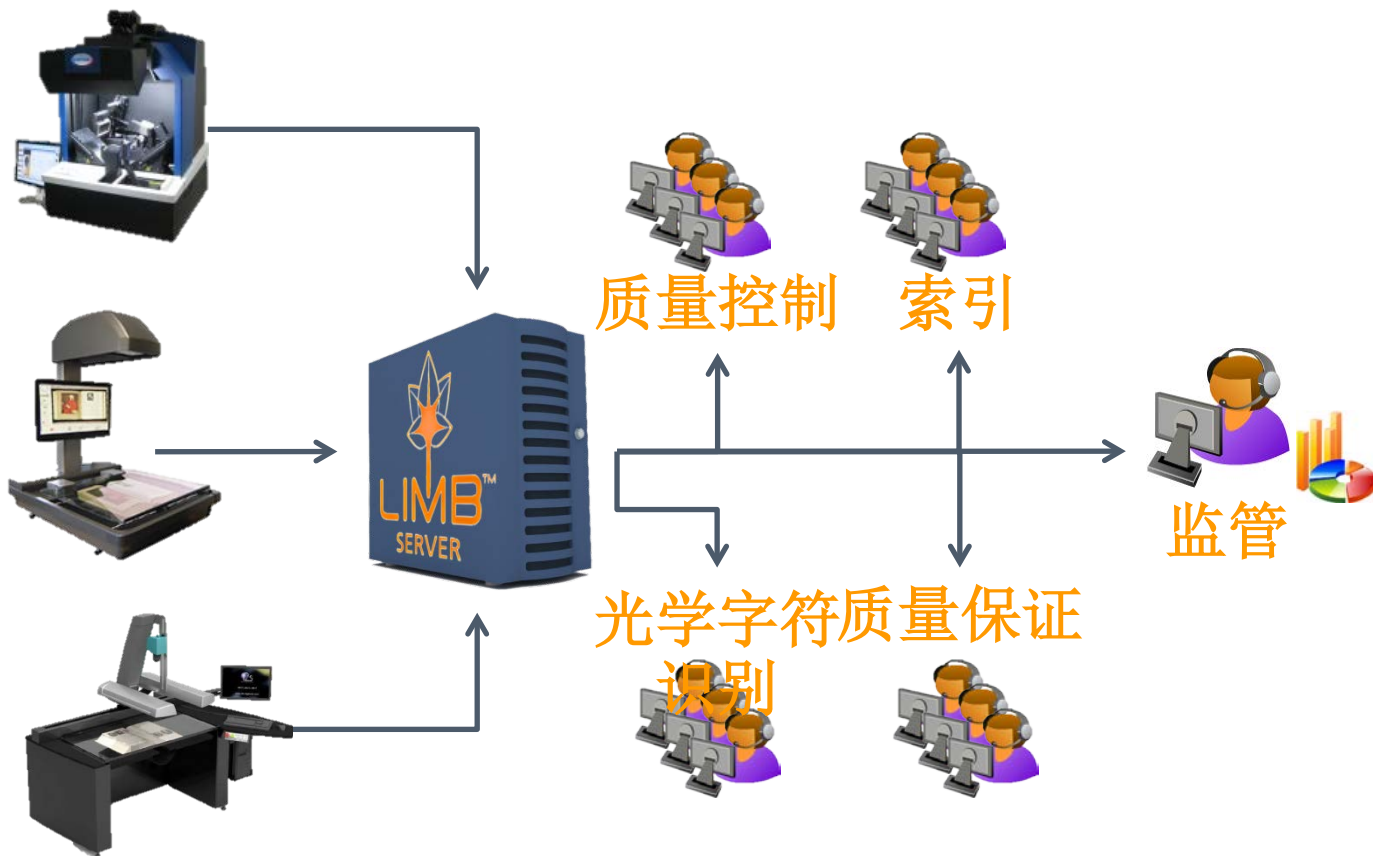

数字化更方便，更快捷

LIMB SERVER PRESENTATION

Adrien Poly

Digitizing Solutions Director

a.poly@i2s.fr

www.i2s-digibook.com

bit.ly/i2sblog

bit.ly/i2syoutube

bit.ly/i2Sfacebook

bit.ly/i2Stweet

LIMB SERVER 是将打印文件转化为数字资产的一套完整的解决方案。

LIMB SERVER 包含综合方案所需的所有工具，而且适用于多用户的大型数字化项目。

- 面板显示数字化工程的进展
- 所有的程序都是批次运行

The screenshot shows the LIMB dashboard interface. At the top, there are navigation buttons for 'Dashboard' and 'New Project', and a 'LIMB' logo. On the right, there are 'Settings', 'HELP', and 'Stop' buttons. Below the navigation bar, there are tabs for 'Current' and 'Finish'. The main area contains a table with columns for Project, Input Folder, Pages, Status, Import, Image Processing, Quality Control, Structuring, OCR, Export, and Publish. The table lists several projects with their progress percentages and status icons.

先进的亮度校正:

- 通过图片分析自动质量监控
 - 污渍
 - 曝光过度
 - 图片部分
- 标记可疑图片让操作员检查
- 简单插入新图片防止重复扫描

- 页面确认工具(PVT)增强亮度，操作员可发现多重记录和漏掉的页面
- 轻易分配图片页面编码

- **Sampling QC forces** 迫使操作员回顾随机选定的原始图片并处理。

- 两种标准选择:
 - IRIS
 - ABBYY

- 不同的授权条款如每月页面和工程页面计数
- 可选语言包MEA, Asian and Hebrew 语

- Easily 简易给文件页面标签
 - 页面编号
 - 封面
 - 正文
 - 章节
 - 目录表
 - 等等.
- 自动读取页面表
- 充实元数据:结构&逻辑元数据

自动表的内容样本:

The screenshot displays the LIMB software interface. On the left, a document preview shows a table of contents titled "TABLE OF CONTENTS". On the right, a table lists the sections and their page numbers, with a toolbar and "OK" and "CANCEL" buttons above it.