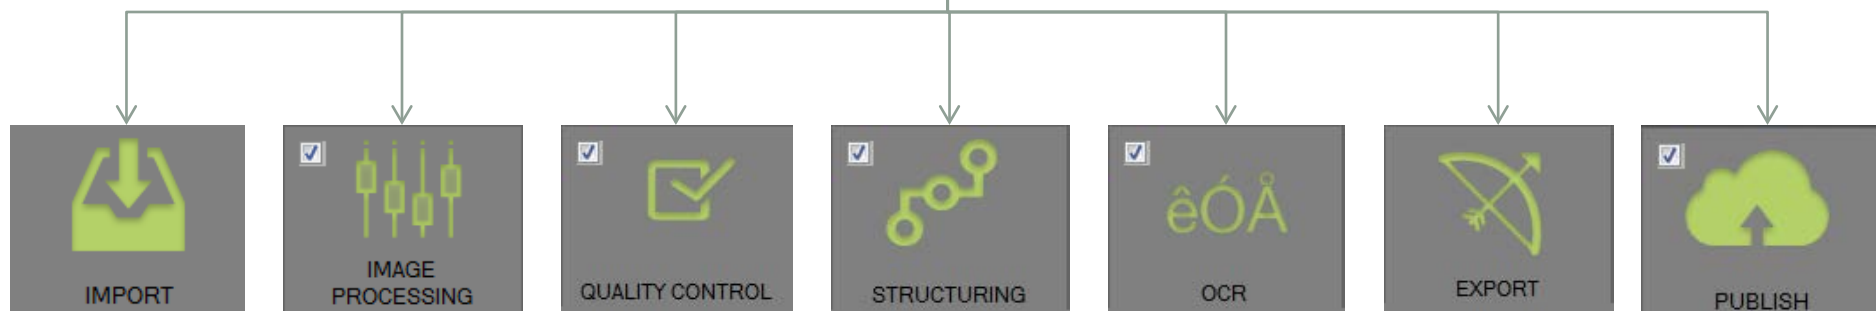

bit.ly/i2Sfacebook

bit.ly/i2Stweet

LIMB SERVER 是将打印文件转化为数字资产的一套完整的解决方案。

LIMB SERVER 包含综合方案所需的所有工具，而且适用于多用户的大型数字化项目。

- 面板显示数字化工程的进展
- 所有的程序都是批次运行

The screenshot shows the LIMB dashboard interface. At the top, there are navigation buttons for 'Dashboard' and 'New Project', and a 'LIMB' logo. On the right, there are 'Settings', 'HELP', and 'Stop' buttons. Below the navigation bar, there are tabs for 'Current' and 'Finish'. The main area contains a table with columns for Project, Input Folder, Pages, Status, Import, Image Processing, Quality Control, Structuring, OCR, Export, and Publish. The table lists several projects with their progress percentages and status icons.